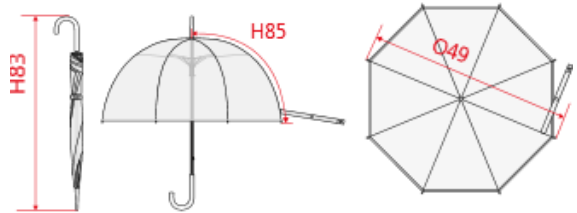

REFERENCE : KI2024

SIZES : U

COMPOSITION :

Main fabric : POE fabric 100% Polyolefin elastomers
 Material 1 : PP plastic quality For handle, tips and top tip. 100% polypropylene
 Material 2 : Steel quality For bottom and top spring. 100%steel
 Material 2 : Metal quality 40T blacken finishing, for ribs (8), shaft(8mm) and stretchers. 100%metal

TECHNICAL DETAIL :

Auto opening/ manual closing

ARTICLE WEIGHT :

320,2 gr/pc

DESCRIPTION	
Français :	Parapluie transparent
English :	Transparent umbrella
Nederlands :	Transparente paraplu
Deutsch :	Durchsichtiger Regenschirm
Español :	Paraguas transparente
Italiano :	Ombrello trasparente
Português :	Chapéu de chuva transparente

COLORS	PANTONE SERIGRAPHIE
White	White
Black	Black
Red	1795C

MEASUREMENT							
Description	U						
H83 Height of the umbrella's shaft	83						
H85 Length of the umbrella's ribs	59						
O49 Diameter of the umbrella	83						

PACKING	
Box	20 pcs / box U => L:88.5cm W:24.5cm H:19cm GW:8.30kg NW:6.404kg